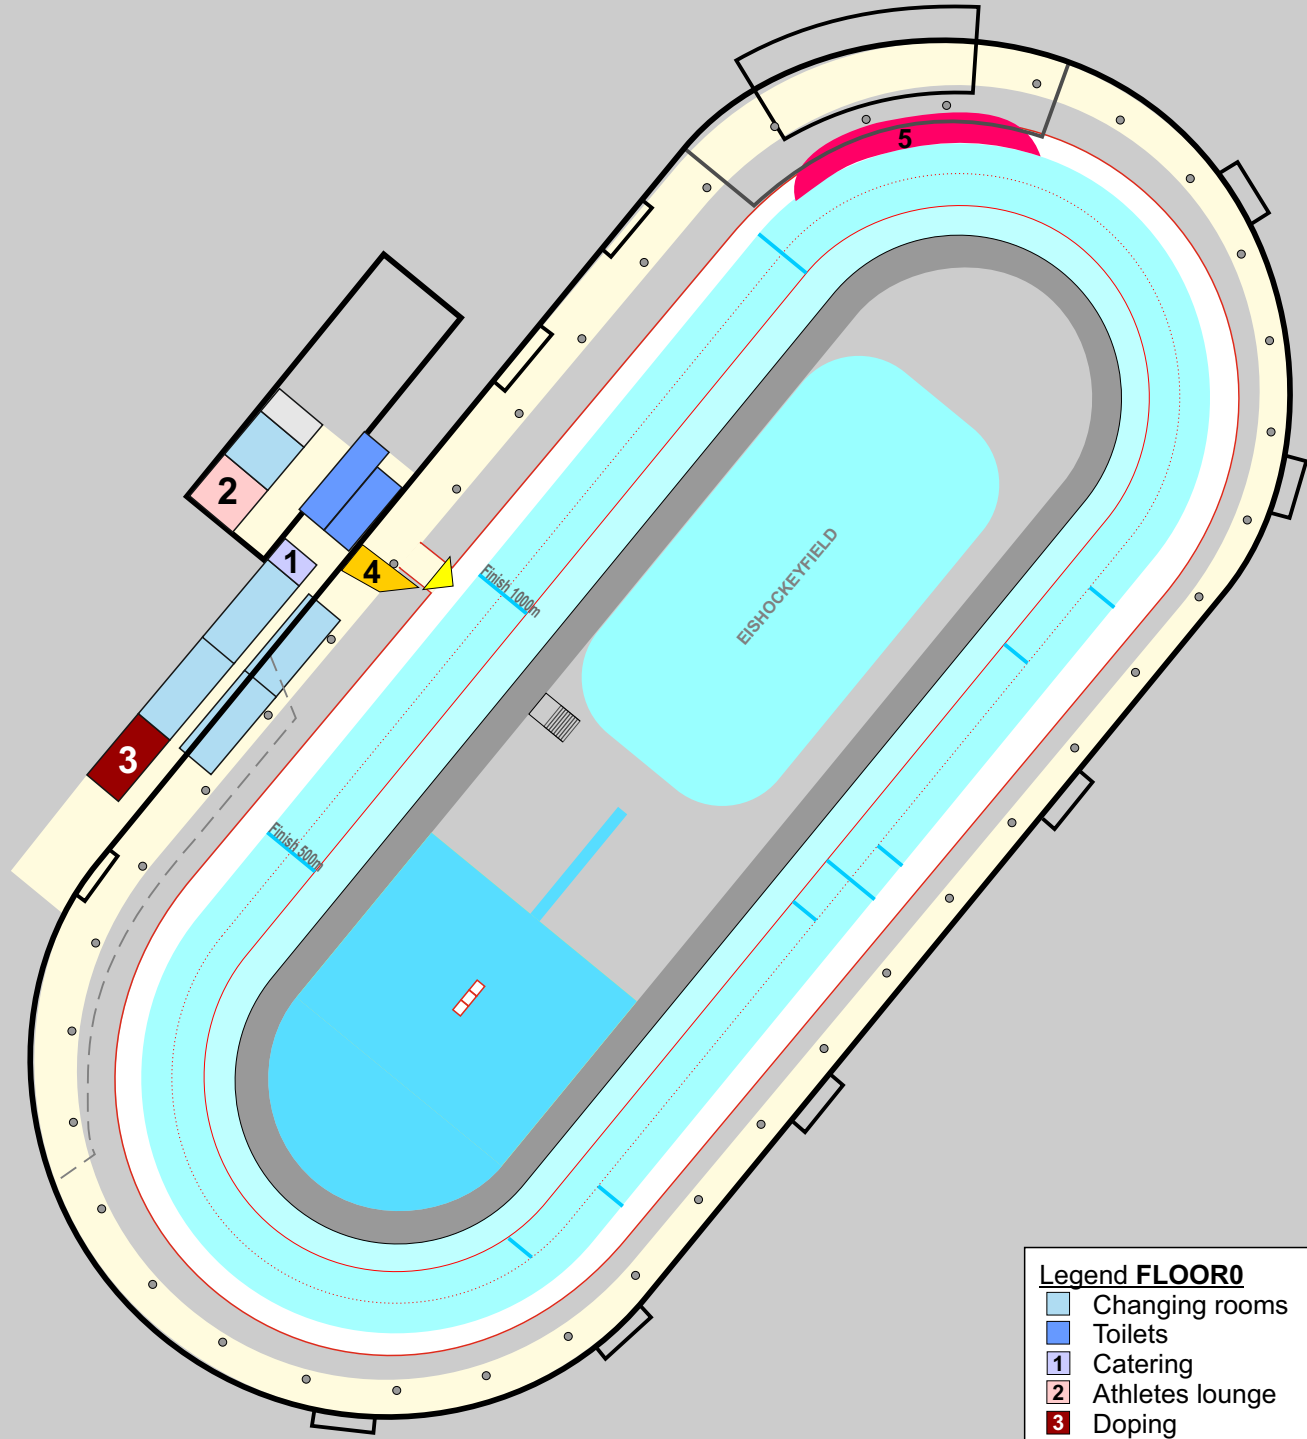

Legend FLOOR1

	Entrance teams		Warm-up zone
	Entrance teams		Press centre
	Entrance Press		Toilets
	Entrance Press		Parking areas
	Press gallery		Streamer
			Barrier big
			Barrier smal

- Legend FLOOR0**
- Changing rooms
 - Toilets
 - 1 Catering
 - 2 Athletes lounge
 - 3 Doping
 - 4 Mixed Zone
 - Press/TV/Photo
 - 5 Cheer on athletes